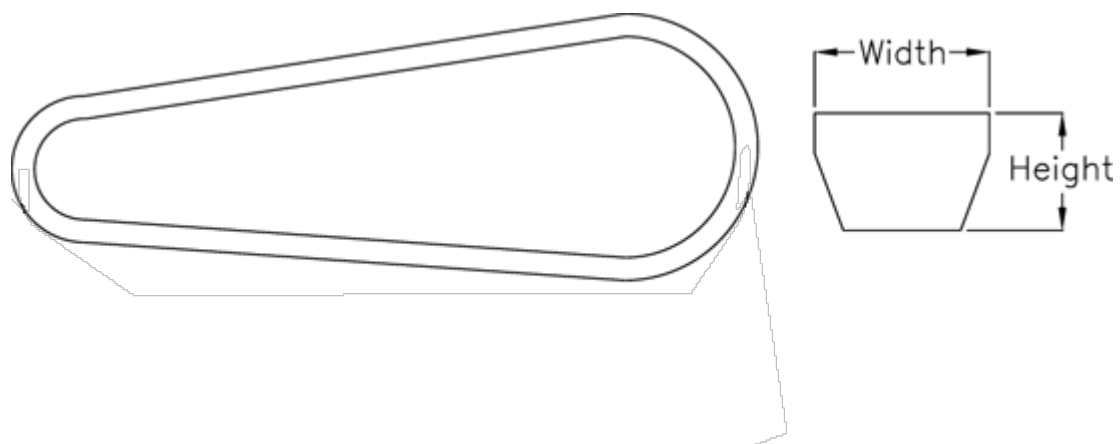

Data Sheet

Article number: 601962764000
Description: Gates V-belt SPC 4000 Ld 4000
DELTA NARROW

Measures

Datum length	= 4000
Height	= 18
Width	= 22